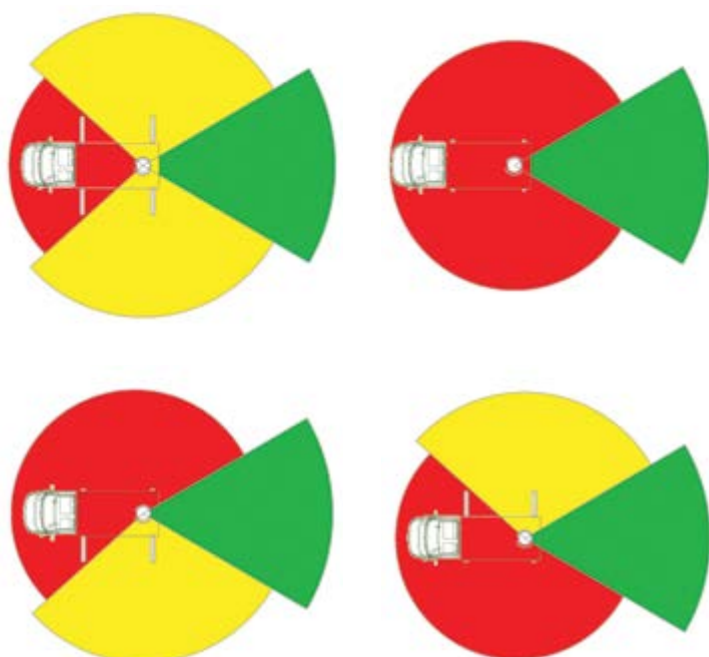

AREE DI LAVORO • WORKING AREAS