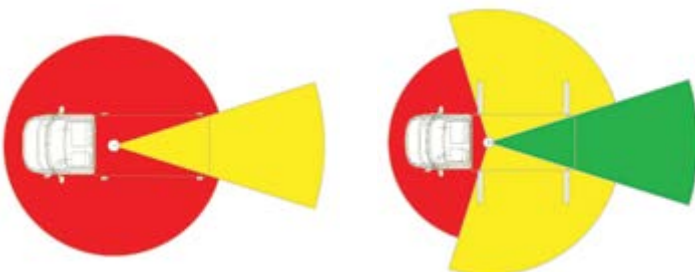

CESTELLO • BASKET

AREE DI LAVORO • WORKING AREAS