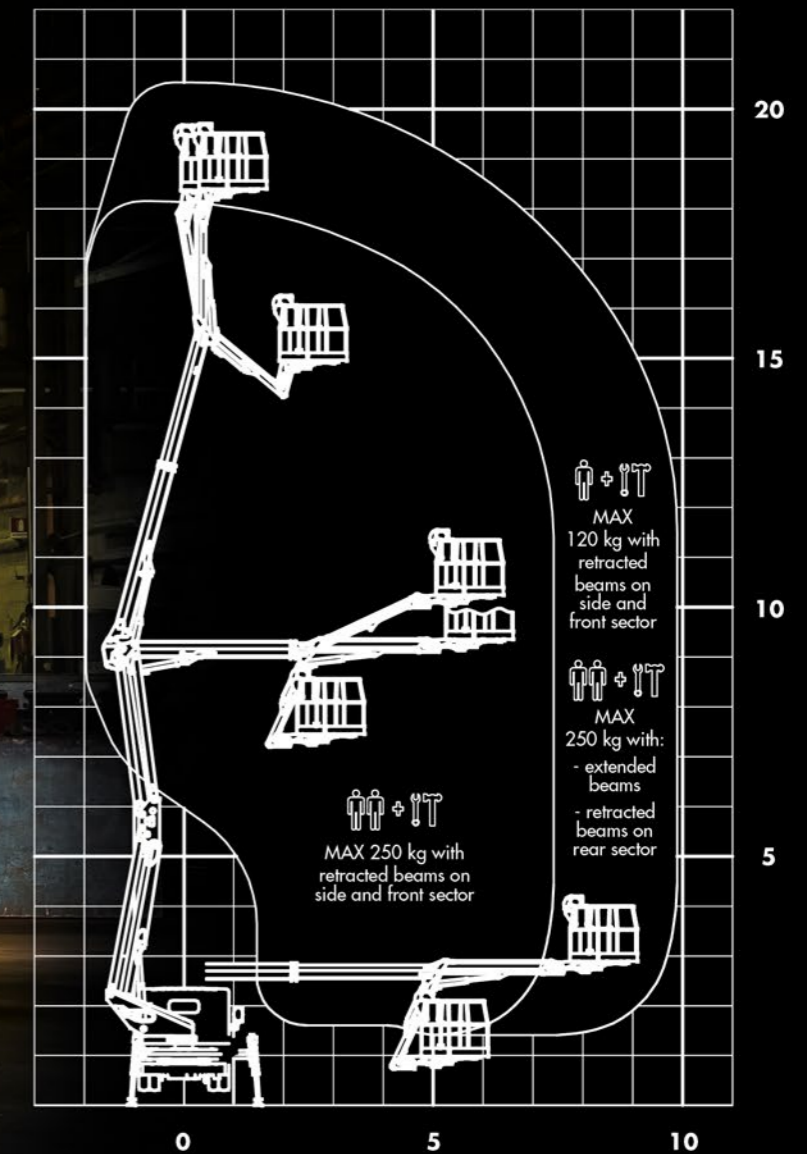

PNT 210JD4

Truck-mounted aerial lift work platform
 Piattaforma per lavoro aereo autocarrata

Overall dimensions (millimeters)

Working diagram (meters)

Specifications