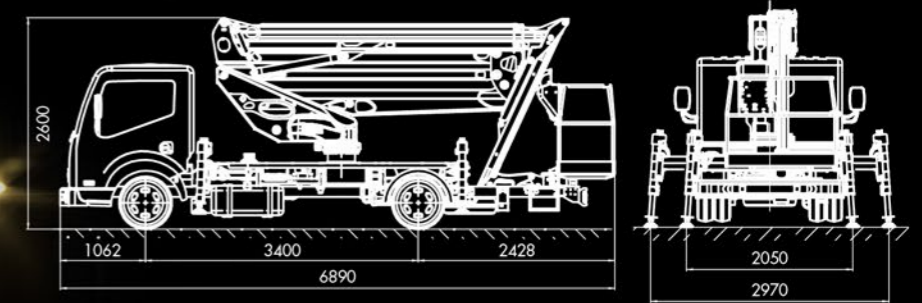

PNT 210JD4

Truck-mounted aerial lift work platform
 Piattaforma per lavoro aereo autocarrata

Overall dimensions (millimeters)

Working diagram (meters)

Specifications