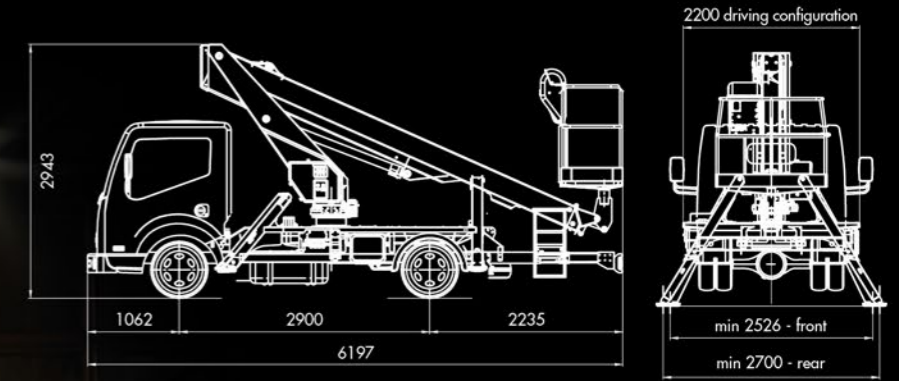

PT 140

Truck-mounted aerial lift work platform
Piattaforma per lavoro aereo autocarrata

Overall dimensions (millimeters)

Working diagram (meters)

Specifications

250 kg*

8,20 m

14 m*

12 m*

1400 x 710 x 1100 mm

+ / - 90°

H + H / A + A *

Hydraulic

Aluminium

400°

* Depending on truck / In funzione del veicolo