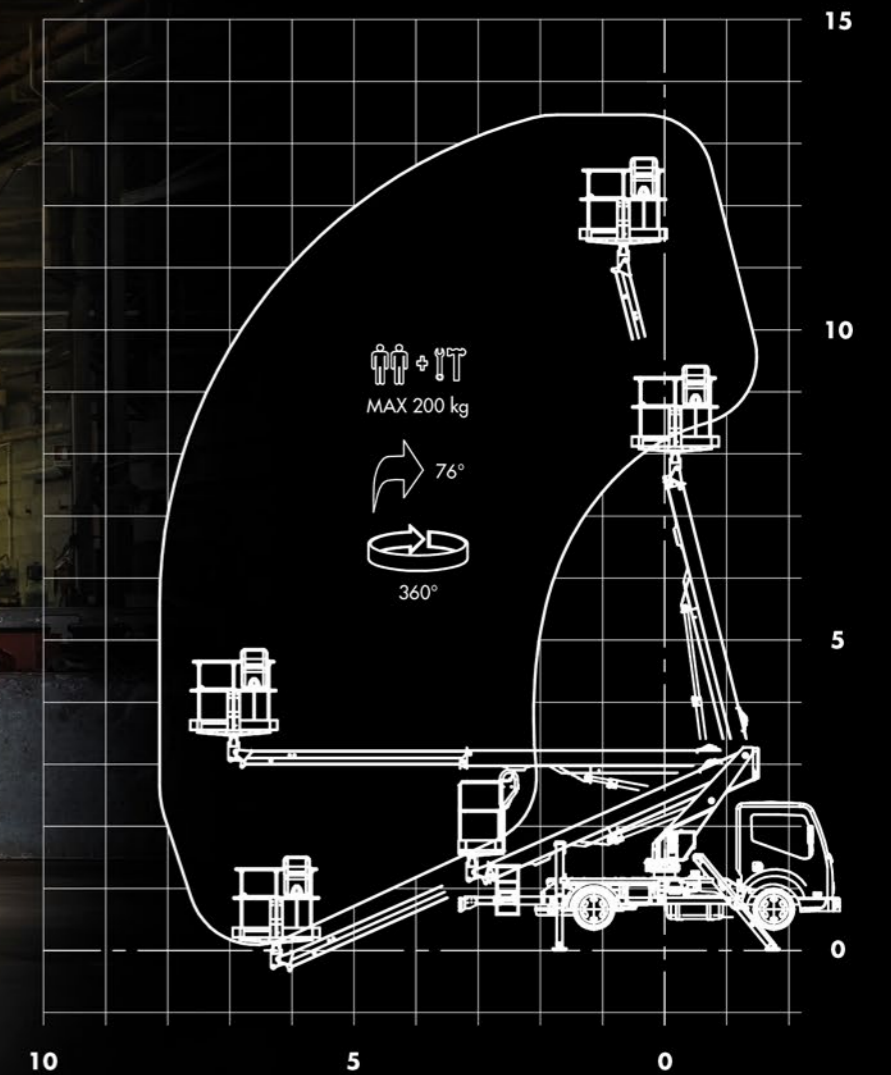

PT 140

Truck-mounted aerial lift work platform
Piattaforma per lavoro aereo autocarrata

Overall dimensions (millimeters)

Working diagram (meters)

Specifications

250 kg*

8,20 m

14 m*

12 m*

1400 x 710 x 1100 mm

+ / - 90°

H + H / A + A *

Hydraulic

Aluminium

400°

* Depending on truck / In funzione del veicolo