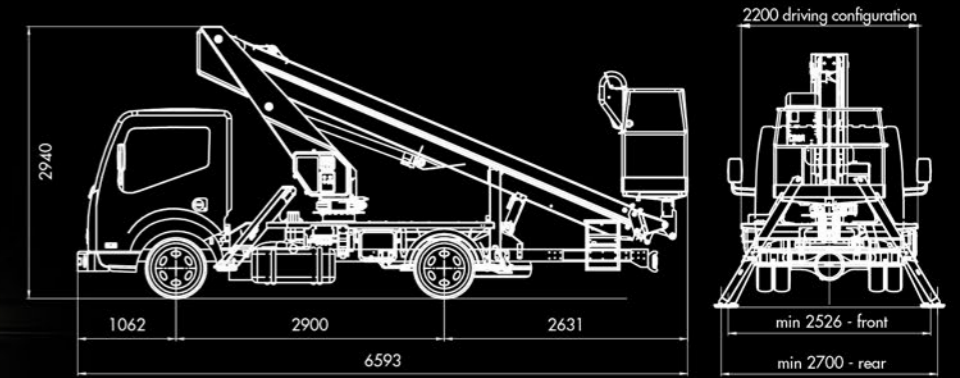

PT 180

Truck-mounted aerial lift work platform
Piattaforma per lavoro aereo autocarrata

Overall dimensions (millimeters)

Working diagram (meters)

Specifications

* Depending on truck / In funzione del veicolo