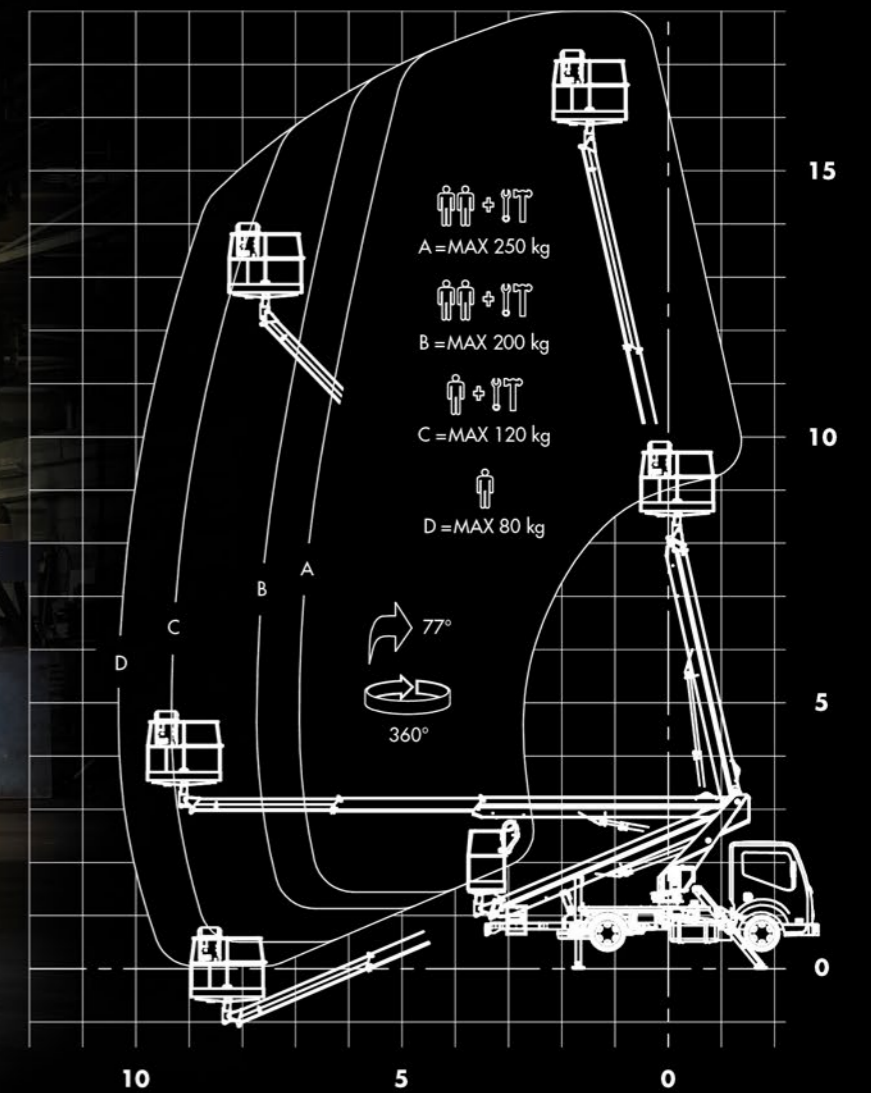

PT 180

Truck-mounted aerial lift work platform
Piattaforma per lavoro aereo autocarrata

Overall dimensions (millimeters)

Working diagram (meters)

Specifications

* Depending on truck / In funzione del veicolo