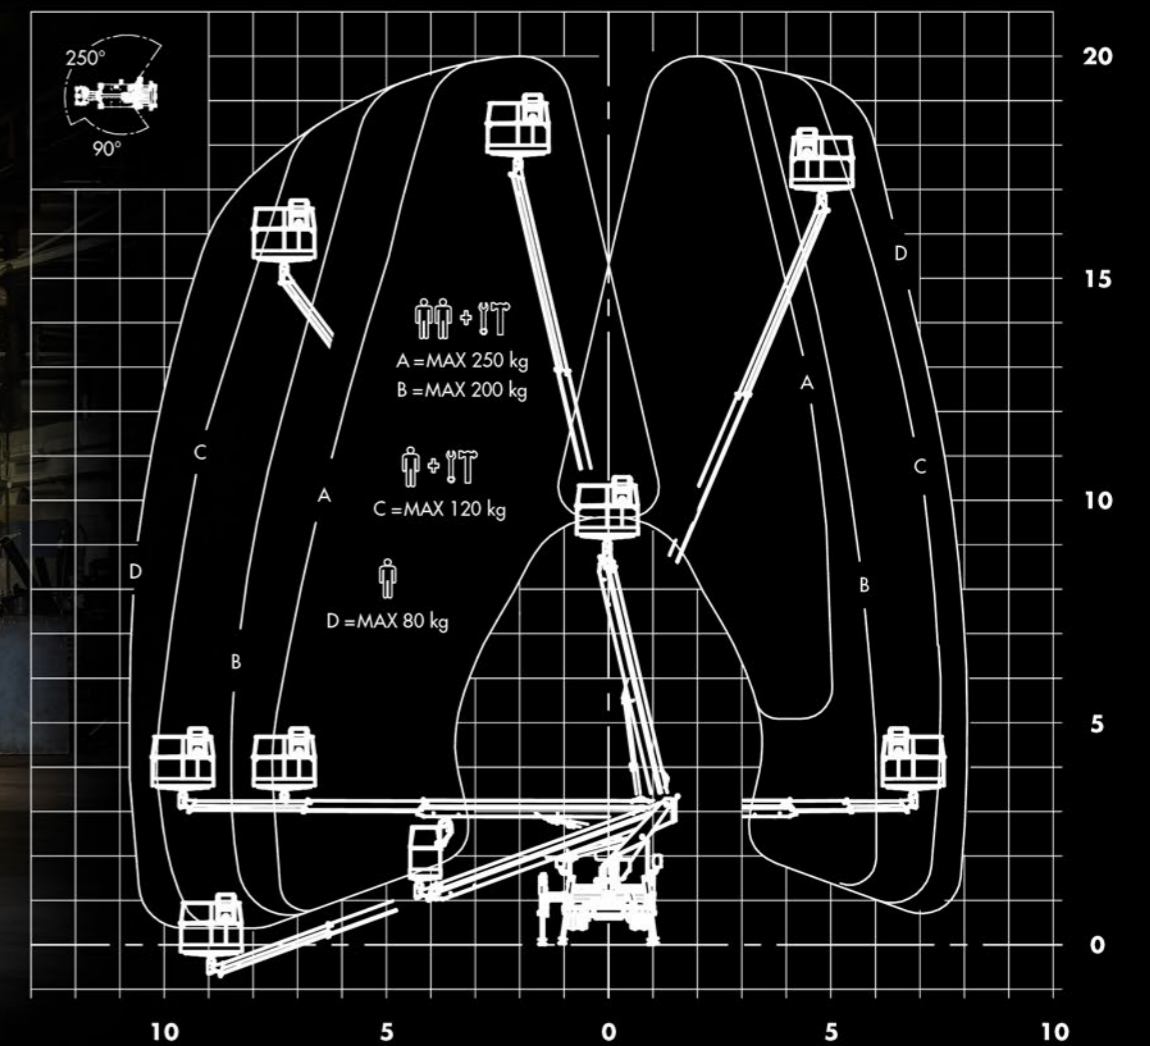

# PT 200

Truck-mounted aerial lift work platform  
Piattaforma per lavoro aereo autocarrata

## Overall dimensions (millimeters)

## Working diagram (meters)

## Specifications

\* Depending on truck / In funzione del veicolo