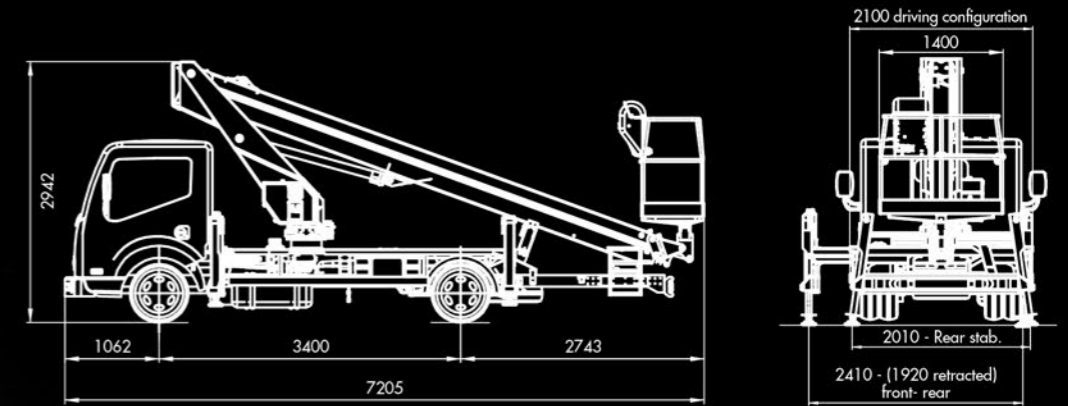

# PT 200

Truck-mounted aerial lift work platform  
Piattaforma per lavoro aereo autocarrata

## Overall dimensions (millimeters)

## Working diagram (meters)

## Specifications

\* Depending on truck / In funzione del veicolo